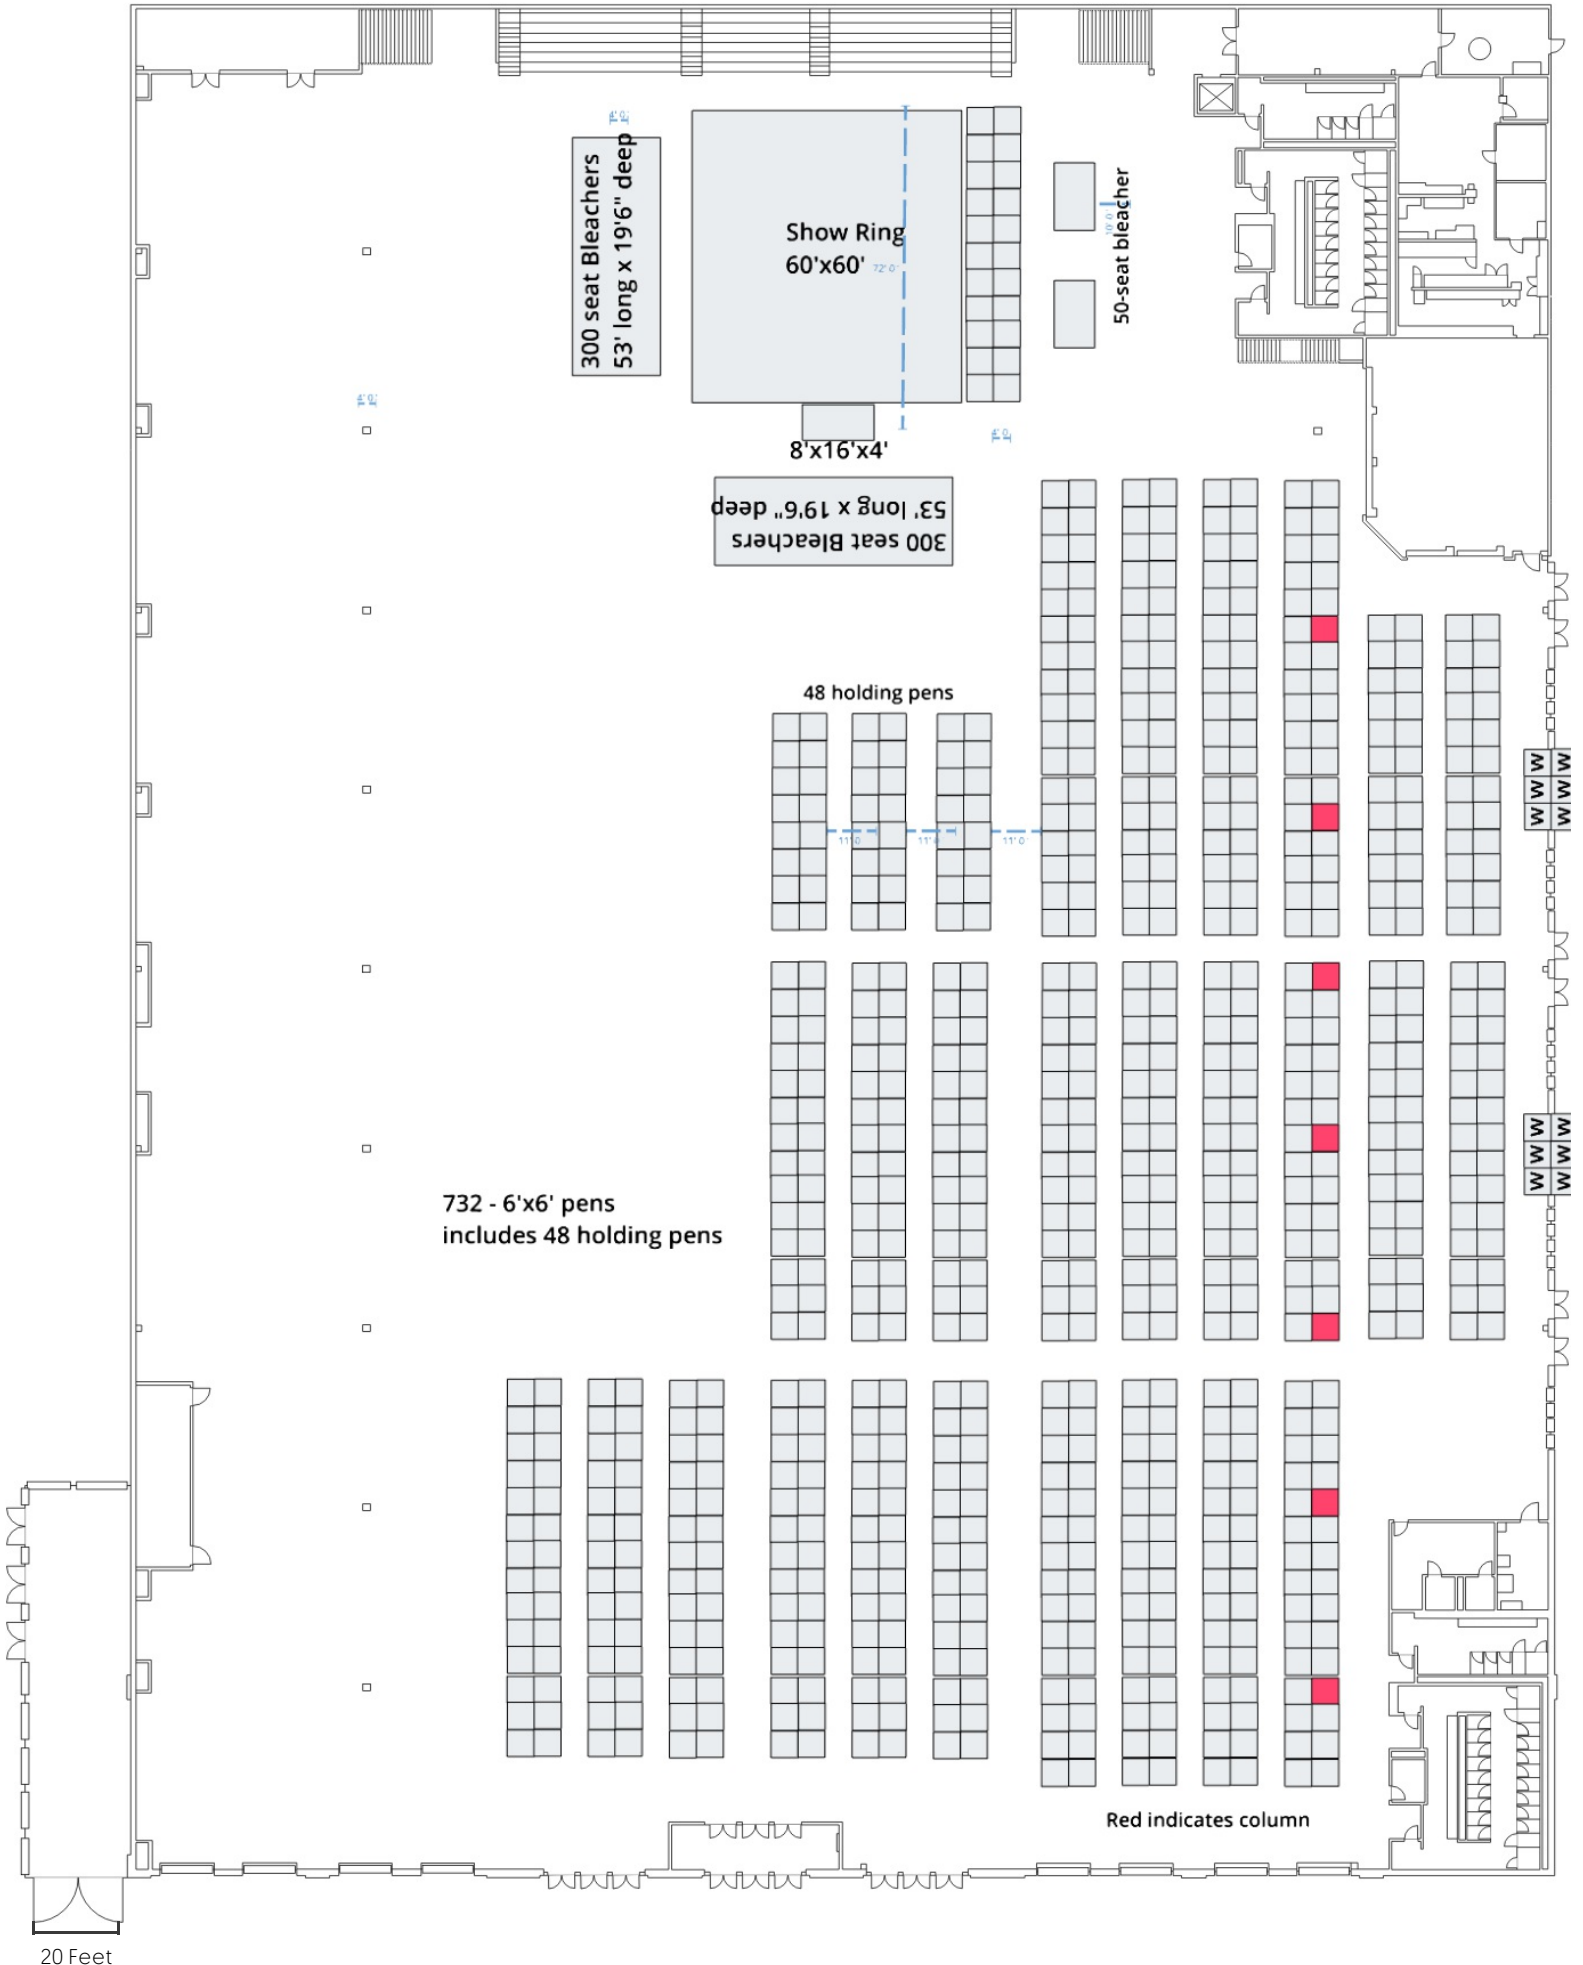

North

North

Blue Ribbon Pavilion

North

Fall Creek Pavilion NSR layout for Indiana State Fair Fall Creek Pavilion Swine Pen layout - July 28, 2023 at 12:00 PM