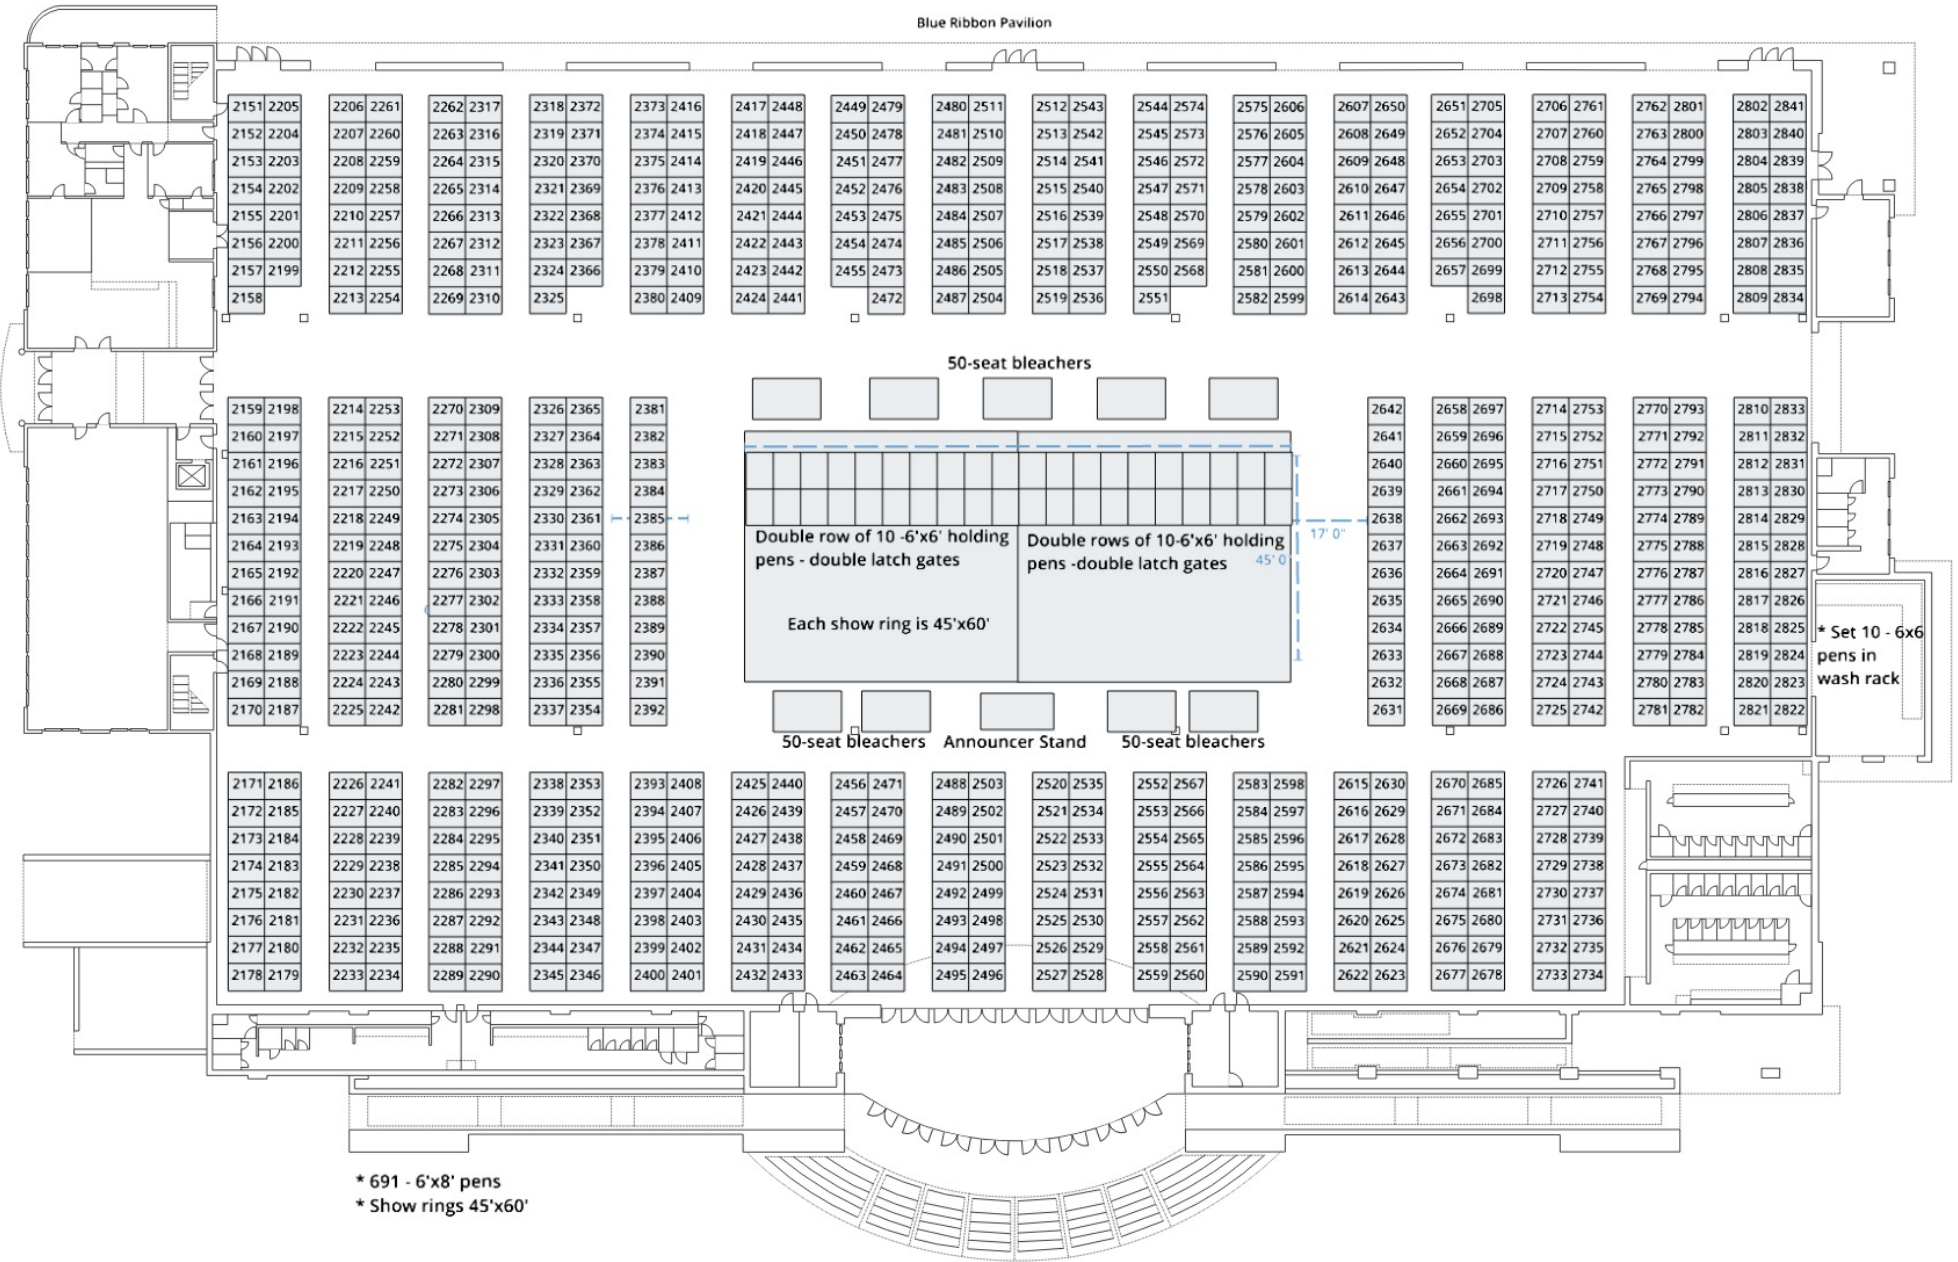

North

North

Blue Ribbon Pavilion

North

Fall Creek Pavilion NSR layout for Indiana State Fair Fall Creek Pavilion Swine Pen layout - July 28, 2023 at 12:00 PM