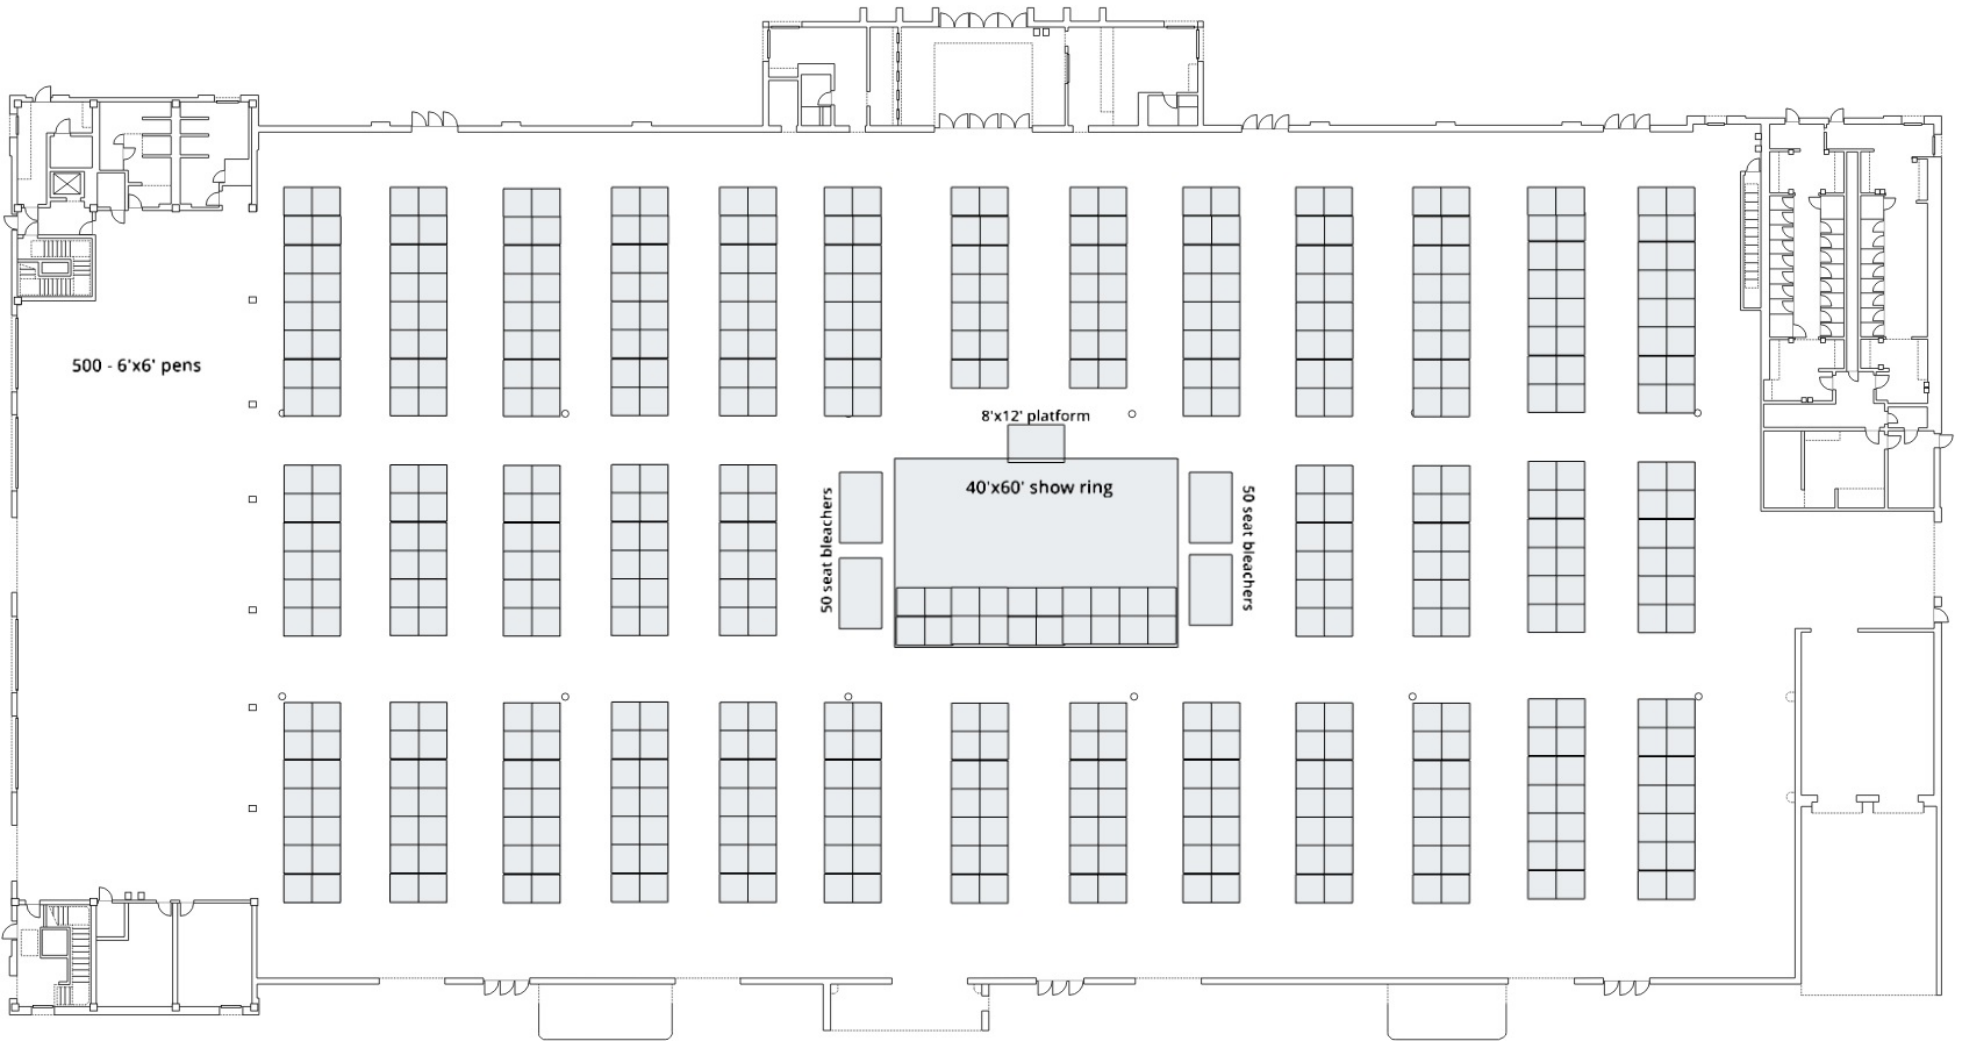

North

North

Blue Ribbon Pavilion

North

Fall Creek Pavilion NSR layout for Indiana State Fair Fall Creek Pavilion Swine Pen layout - July 28, 2023 at 12:00 PM