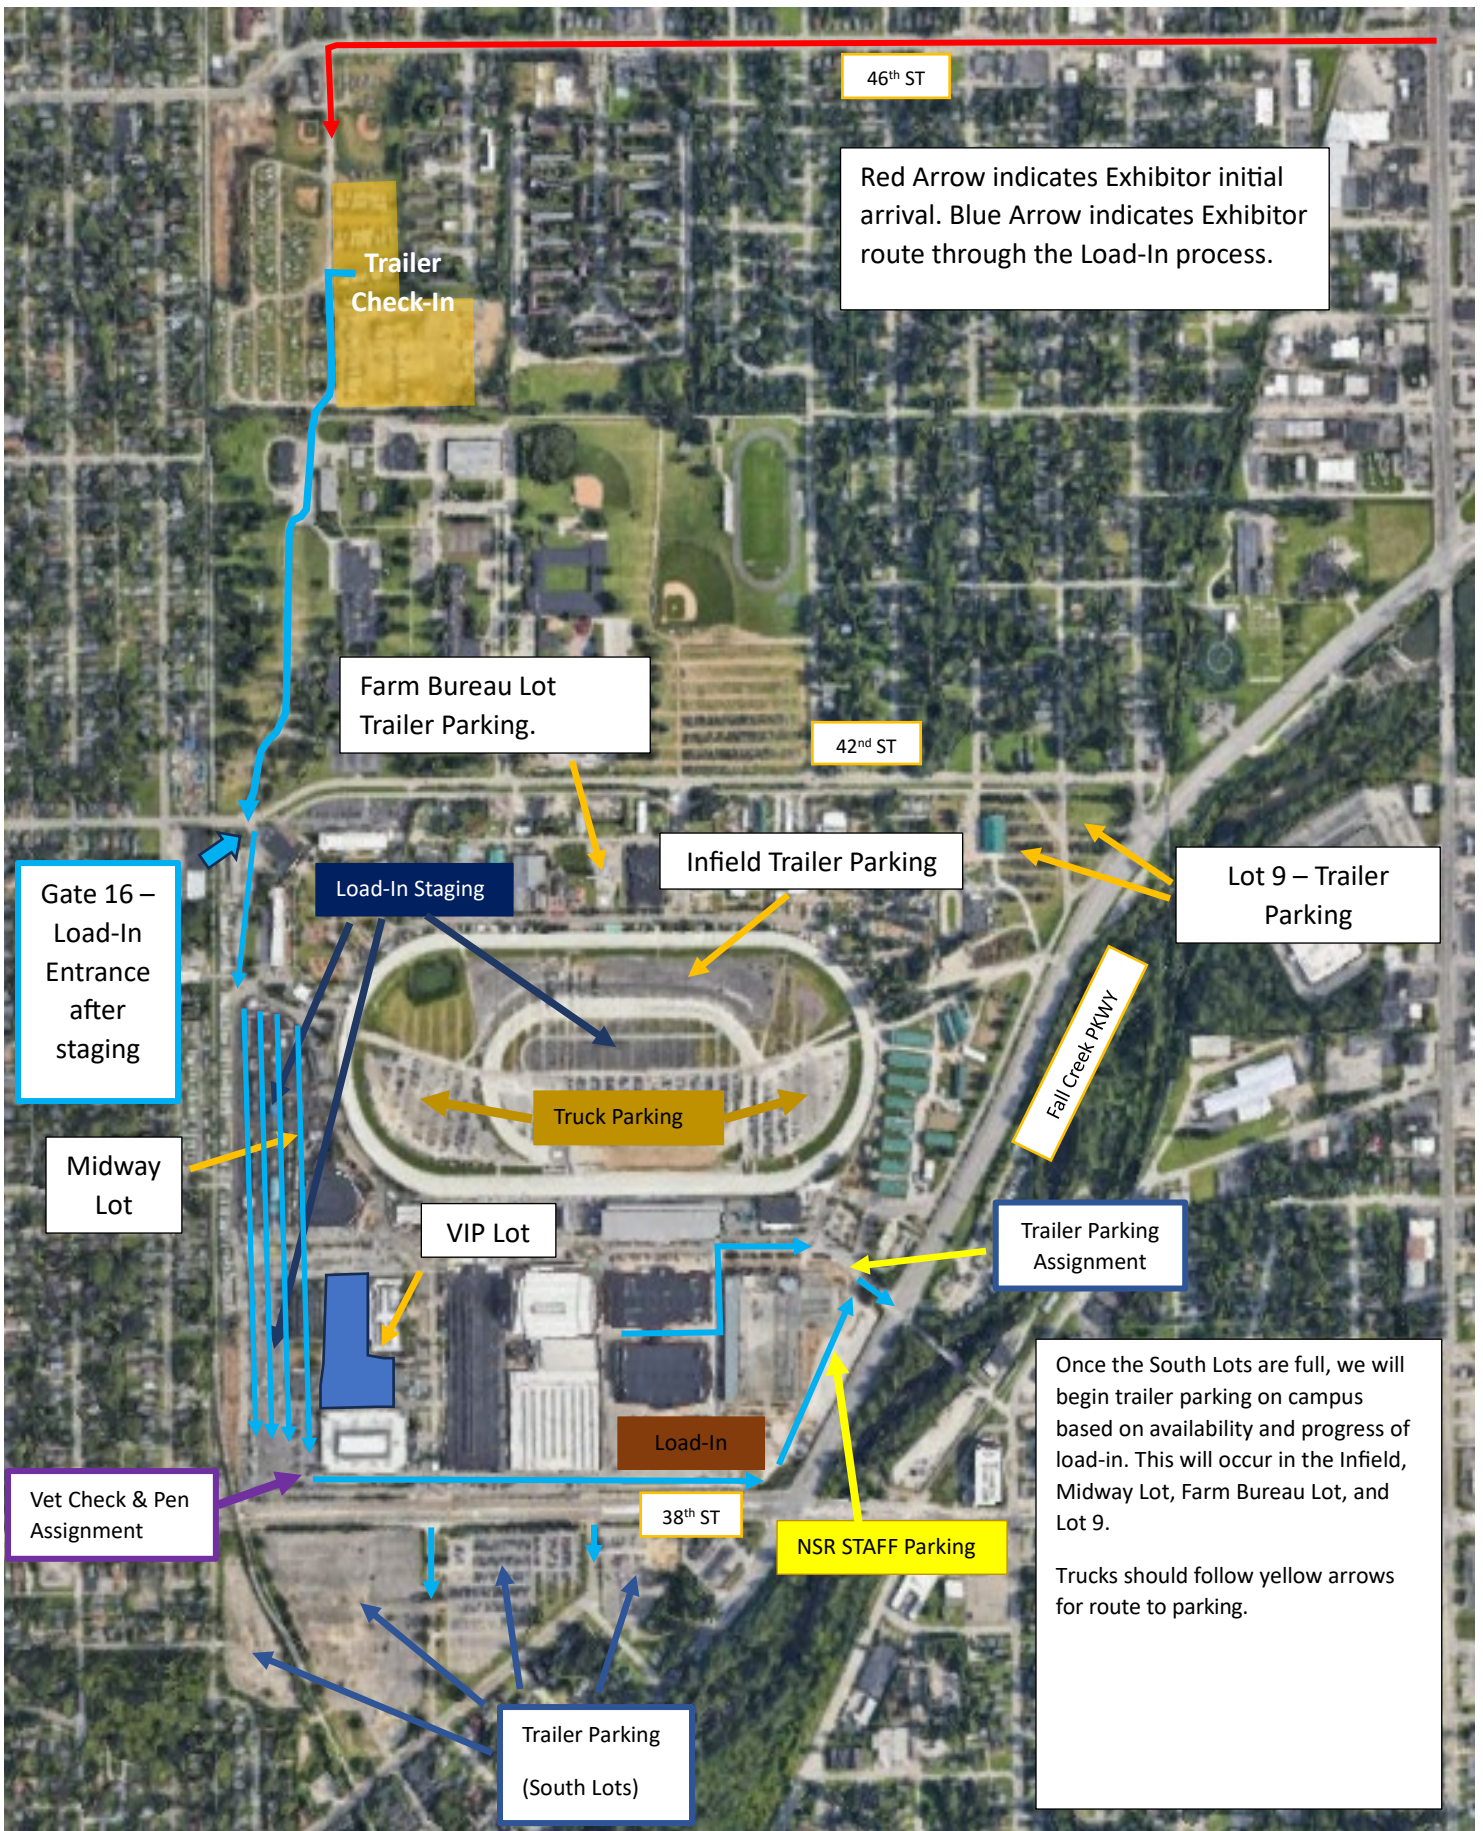

NSR Load-In Detail

2024 NSR 46th Street Load-in/Staging Map

NSR Load-In Map

46th ST

Red Arrow indicates Exhibitor initial arrival. Blue Arrow indicates Exhibitor route through the Load-In process.

Trailer Check-In

Farm Bureau Lot Trailer Parking.

42nd ST

Gate 16 - Load-In Entrance after staging

Load-In Staging

Infield Trailer Parking

Lot 9 - Trailer Parking

Fall Creek Pkwy

Truck Parking

Midway Lot

VIP Lot

Trailer Parking Assignment

Load-In

Vet Check & Pen Assignment

38th ST

NSR STAFF Parking

Once the South Lots are full, we will begin trailer parking on campus based on availability and progress of load-in. This will occur in the Infield, Midway Lot, Farm Bureau Lot, and Lot 9.

Trucks should follow yellow arrows for route to parking.

Trailer Parking (South Lots)