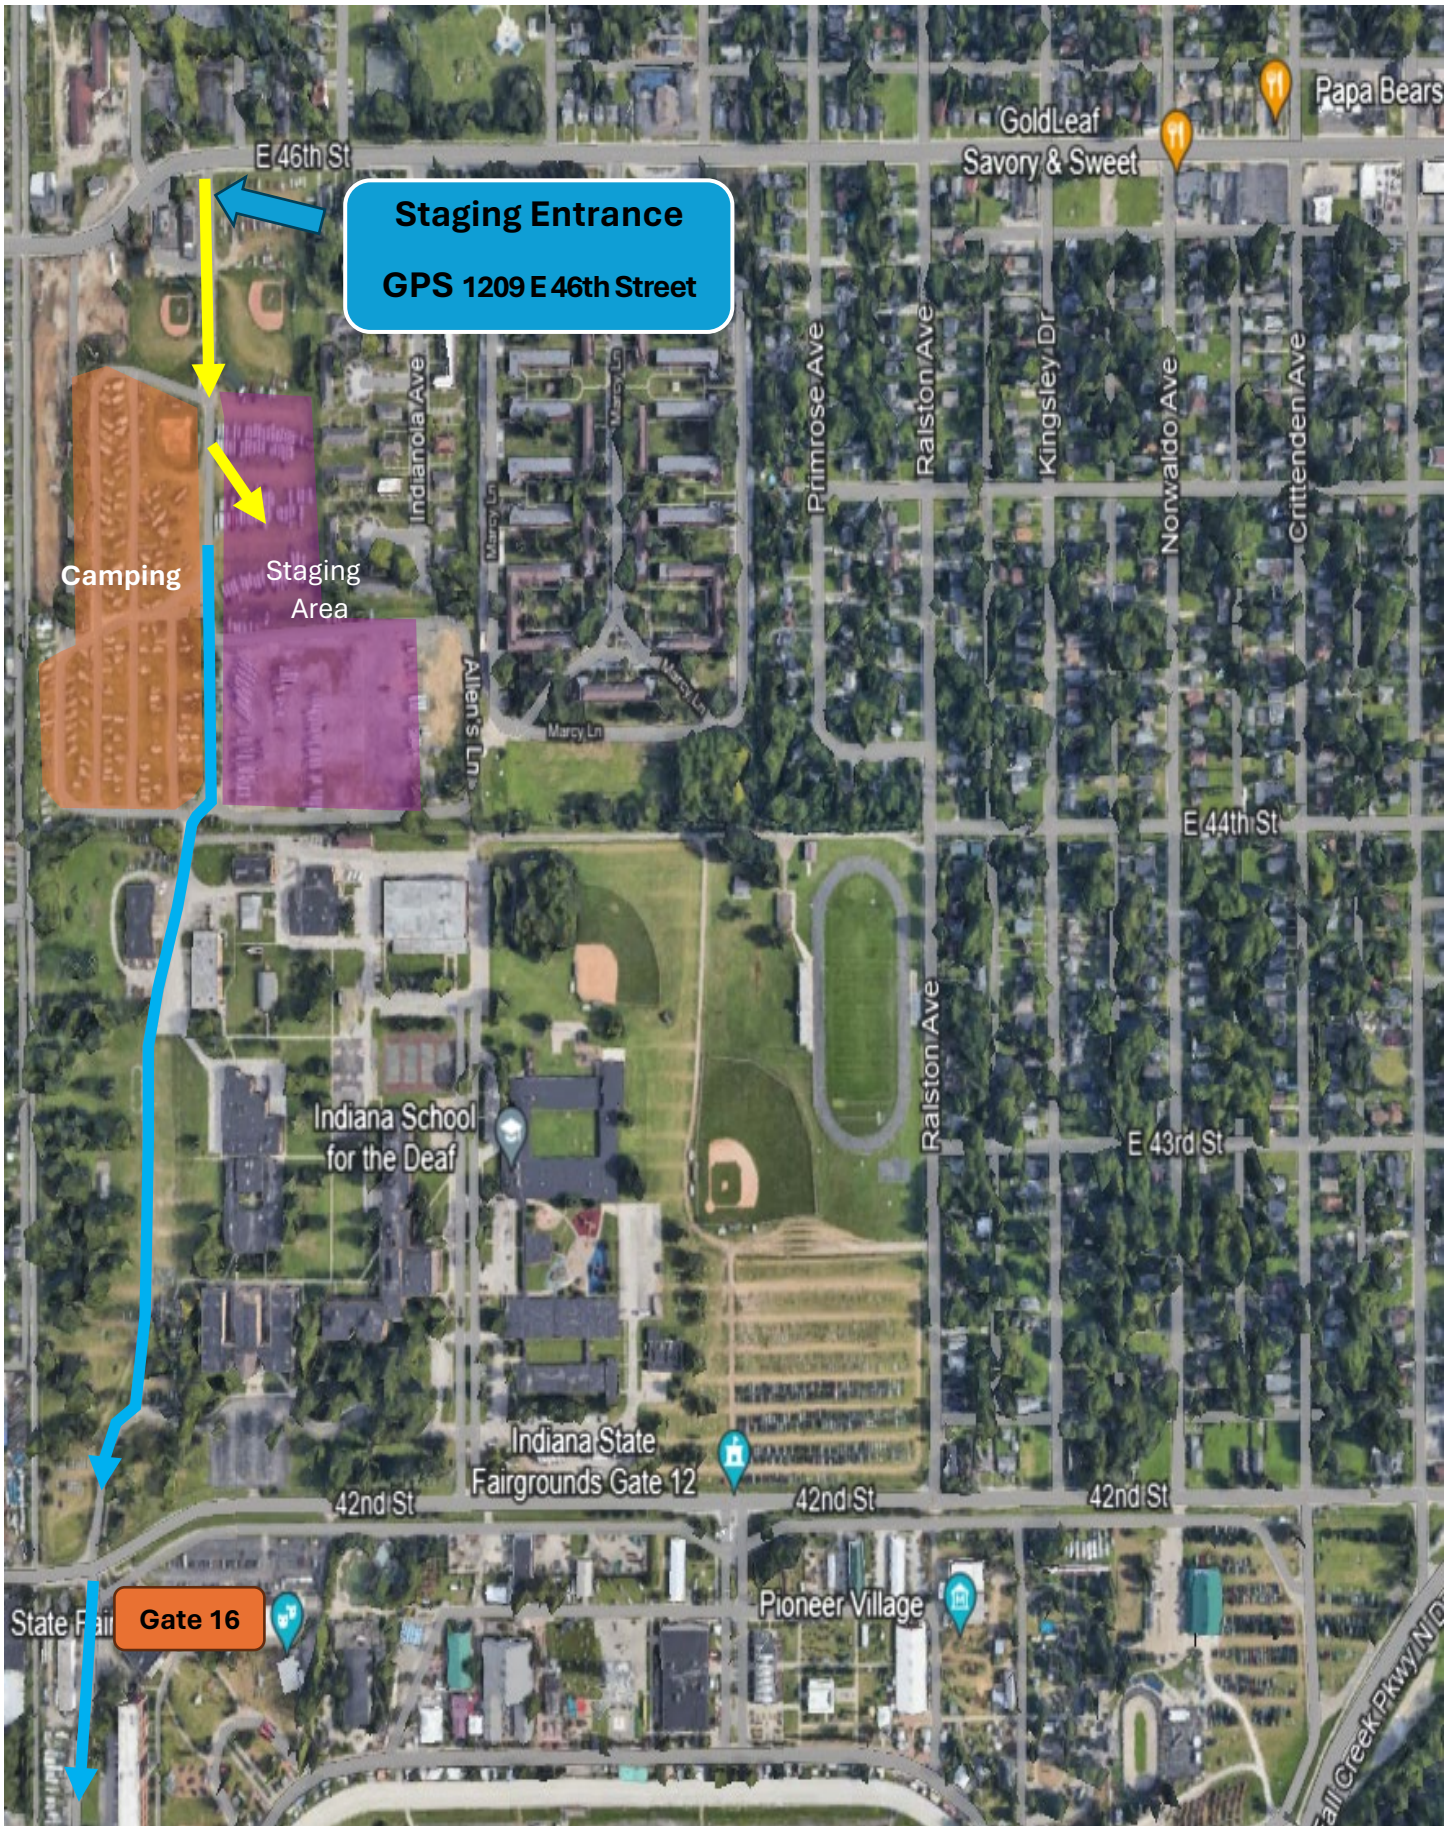

NSR Load-In Detail

2024 NSR 46th Street Load-in/Staging Map

NSR Load-In Map

46th ST

Red Arrow indicates Exhibitor initial arrival. Blue Arrow indicates Exhibitor route through the Load-In process.

Trailer Check-In

Farm Bureau Lot Trailer Parking.

42nd ST

Gate 16 - Load-In Entrance after staging

Load-In Staging

Infield Trailer Parking

Lot 9 - Trailer Parking

Fall Creek Pkwy

Truck Parking

Midway Lot

VIP Lot

Trailer Parking Assignment

Load-In

Vet Check & Pen Assignment

38th ST

NSR STAFF Parking

Once the South Lots are full, we will begin trailer parking on campus based on availability and progress of load-in. This will occur in the Infield, Midway Lot, Farm Bureau Lot, and Lot 9.

Trucks should follow yellow arrows for route to parking.

Trailer Parking (South Lots)